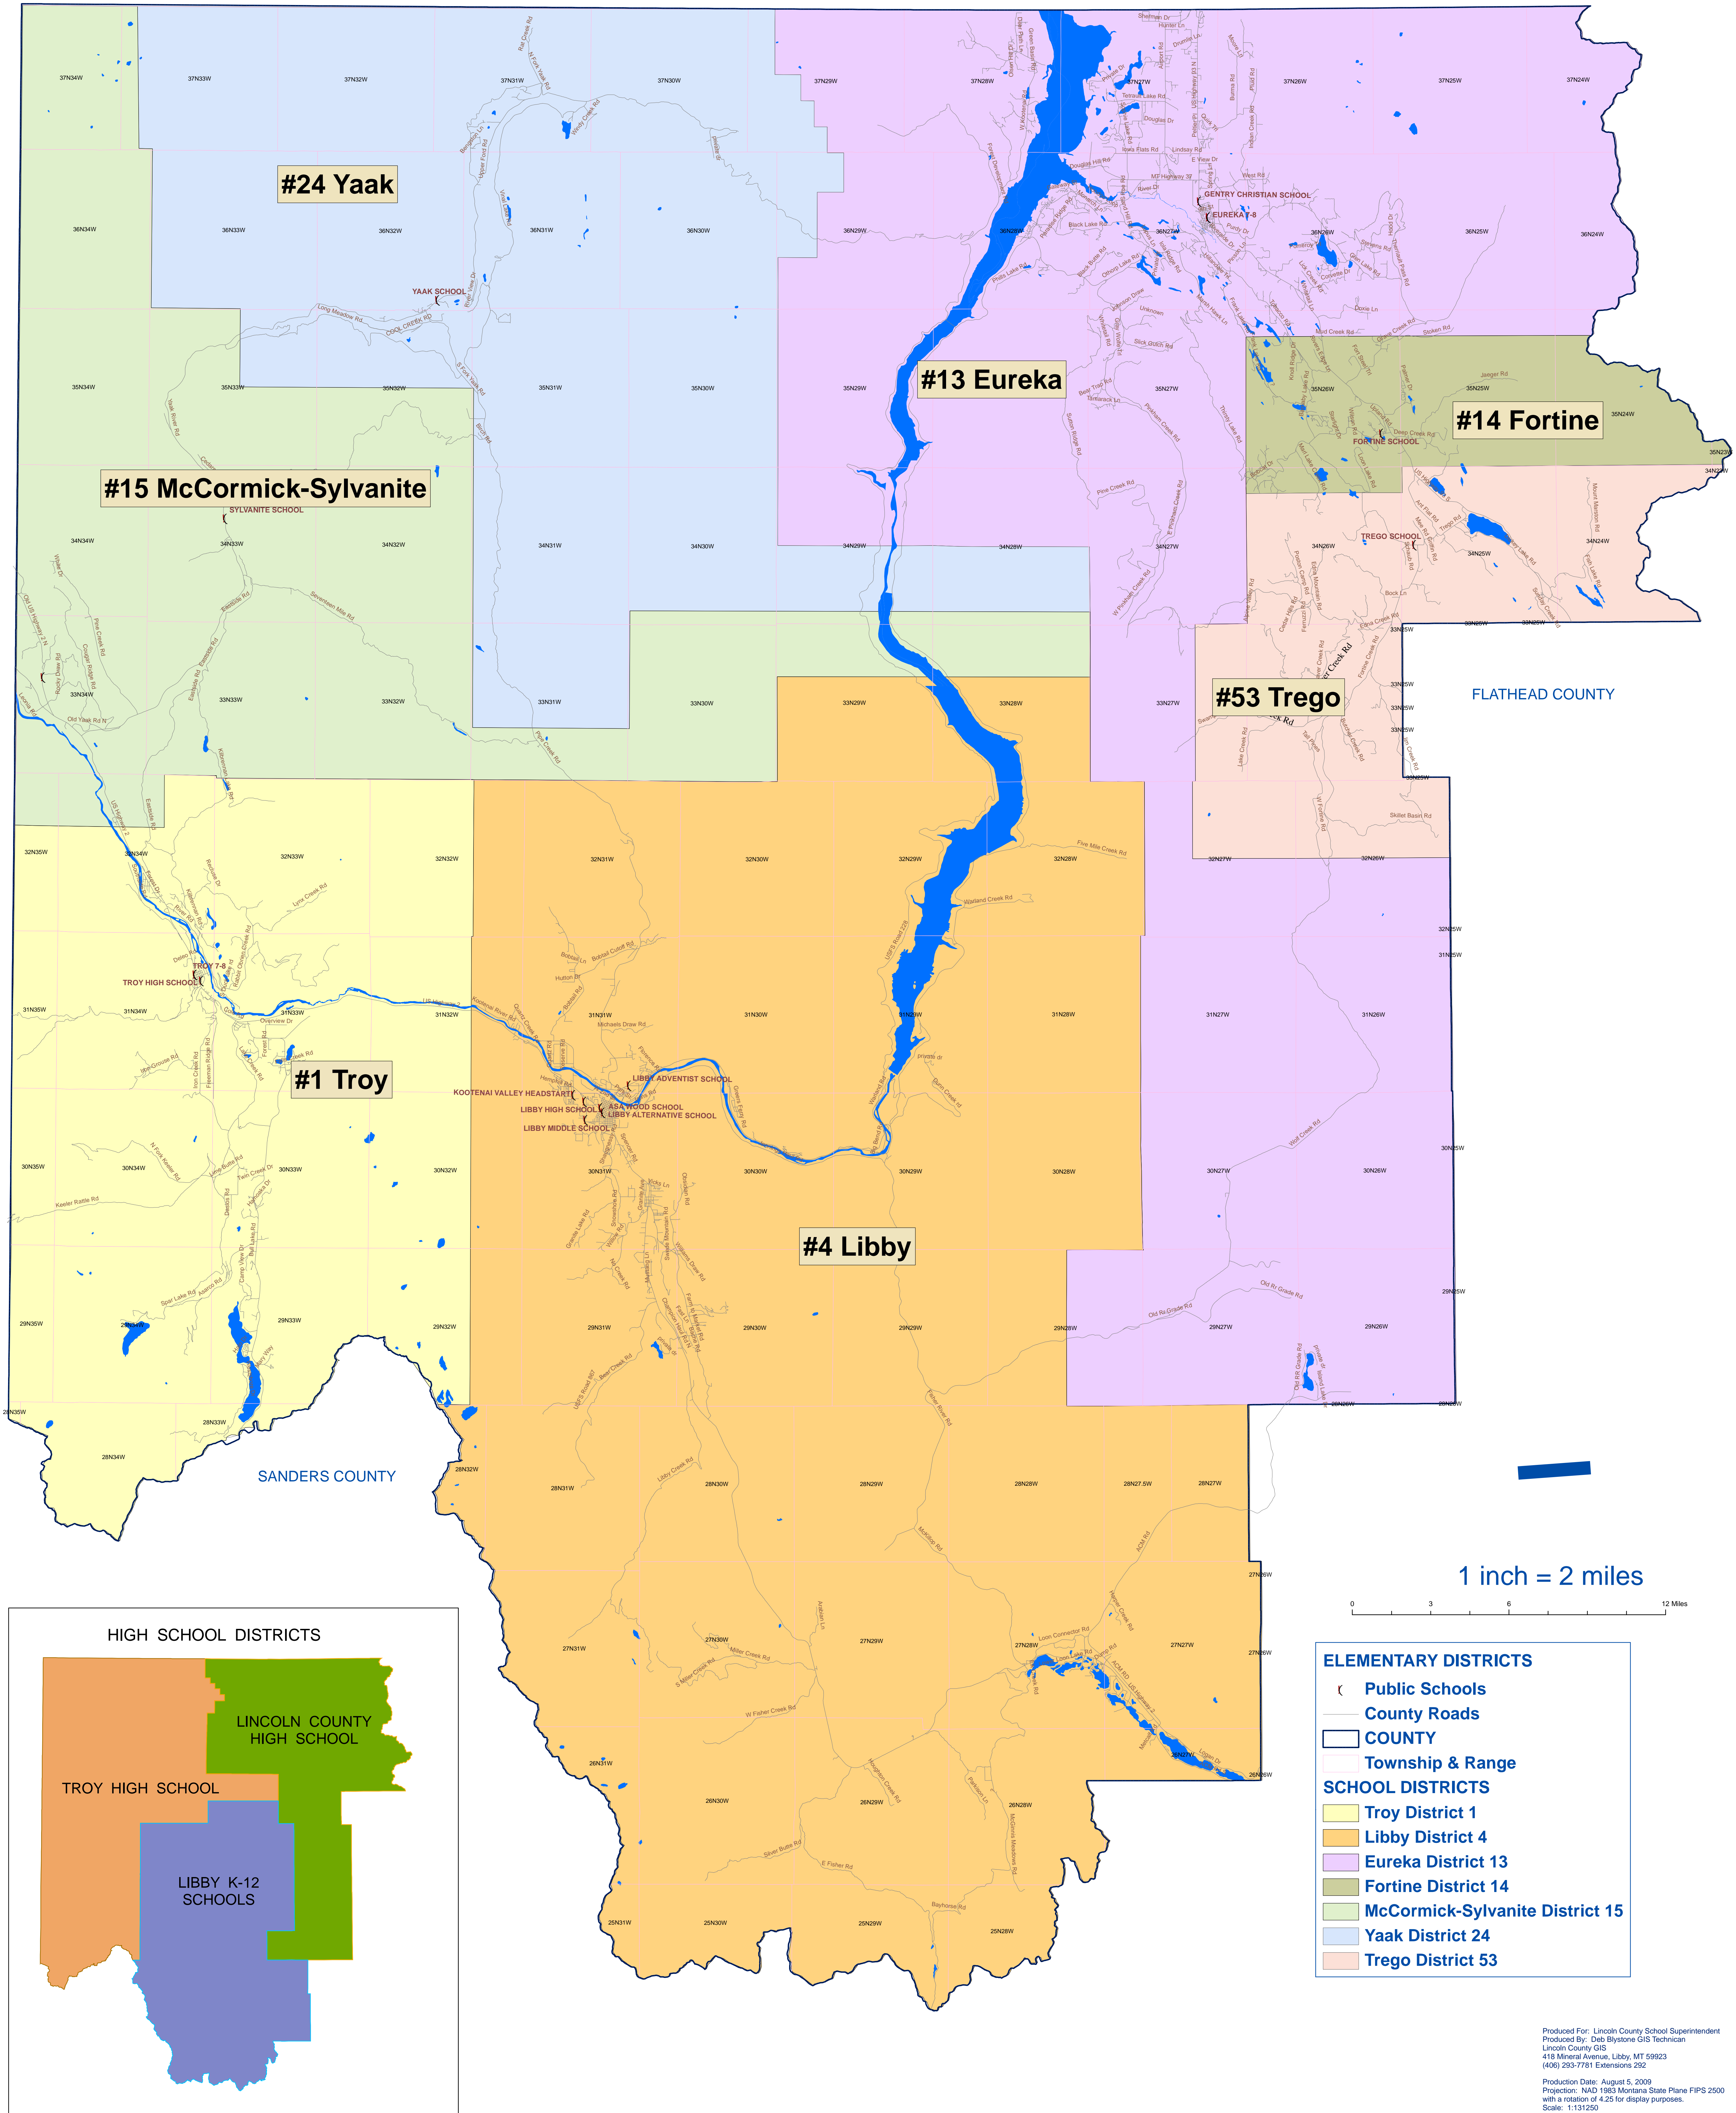

LINCOLN COUNTY, MONTANA SCHOOL DISTRICTS

#24 Yaak

#13 Eureka

#14 Fortine

#15 McCormick-Sylvanite

#53 Trego

FLATHEAD COUNTY

#1 Troy

#4 Libby

SANDERS COUNTY

1 inch = 2 miles

ELEMENTARY DISTRICTS

- Public Schools
- County Roads
- COUNTY
- Township & Range

SCHOOL DISTRICTS

- Troy District 1
- Libby District 4
- Eureka District 13
- Fortine District 14
- McCormick-Sylvanite District 15
- Yaak District 24
- Trego District 53

HIGH SCHOOL DISTRICTS

- TROY HIGH SCHOOL
- LIBBY K-12 SCHOOLS
- LINCOLN COUNTY HIGH SCHOOL